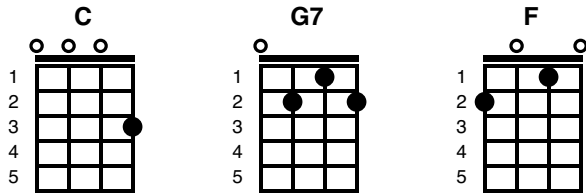

I Walk The Line

Johnny Cash

Key of C
100 BPM

C C C

C I keep a G7 close watch on this heart of C mine
I keep my G7 eyes wide open all the C time
I keep the F ends out for the tie that C binds
Because you're G7 mine, I walk the C line C C

C I find it G7 very very easy to be C true
I find my-G7-self alone, when each day is C through
Yes I'll ad-F-mit, that I'm a fool for C you
Because you're G7 mine, I walk the C line C C

C As sure as G7 night is dark and day is C light
I keep you G7 on my mind both day and C night
And happi-F-ness I've known proves that It's C right
Because you're G7 mine, I walk the C line C C

C You've got a G7 way to keep me on your C side
You give me G7 cause for love that I can't C hide
For you I F know I'd even try to turn the C tide
Because you're G7 mine, I walk the C line C C

C I keep a G7 close watch on this heart of C mine
I keep my G7 eyes wide open all the C time
I keep the F ends out for the tie that C binds
Because you're G7 mine, I walk the C line C C C/ G7/ C/